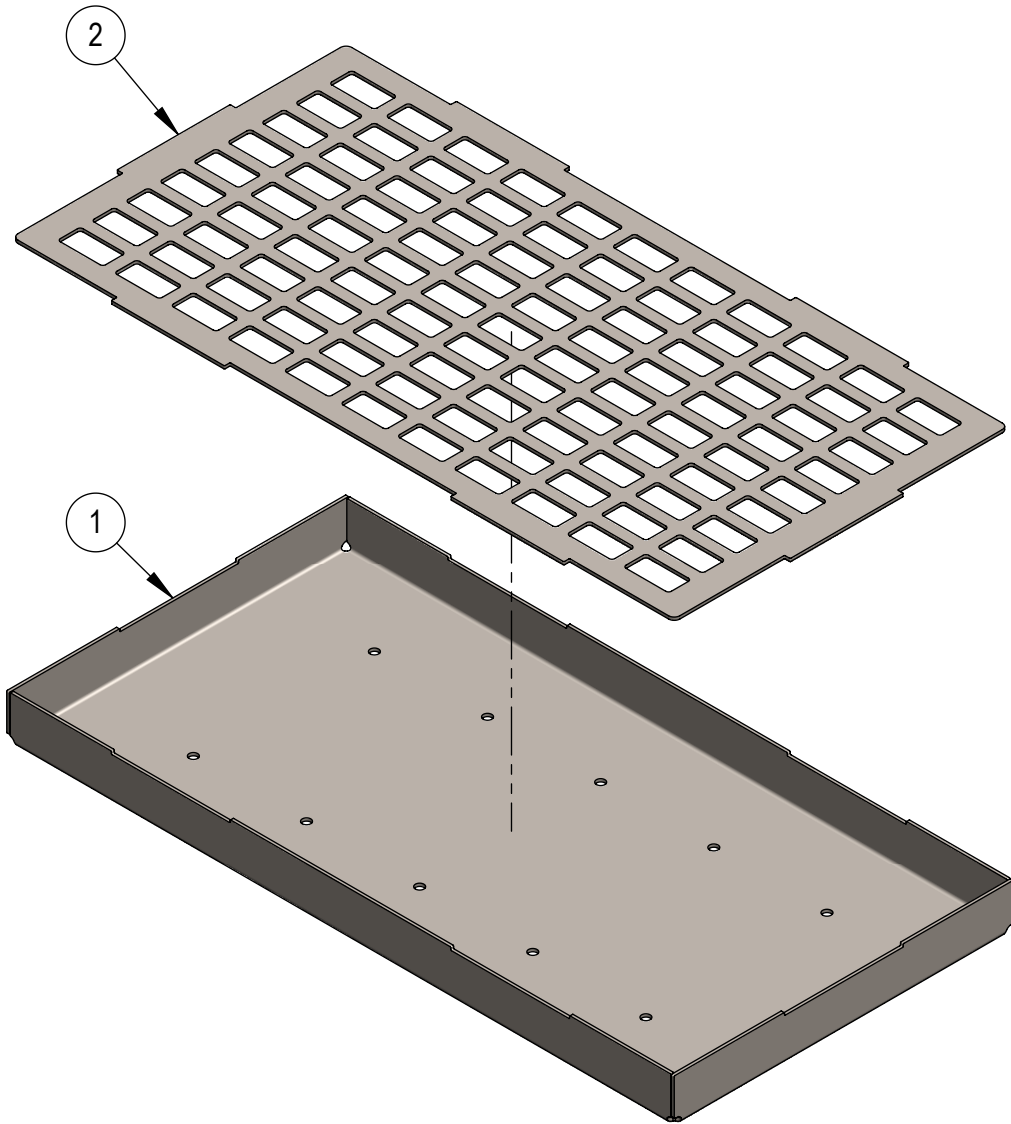

#	CAD FILE NAME	QTY.	MATERIAL (DIMENSIONAL)	WEIGHT (LBS)
1	CHARCOAL BOX	1	.120 (11GA)	21.10
2	CHARCOAL GRILL	1	.120 (11GA)	8.59

FILE#	GRILL ASH PAN			
DESC	GRILL ASH PAN, 2-PC, 29 X 15			
AUTH: KKB	DATE: 1/22/2012	WT(lbs): 29.69	SHEET 1 OF 1	