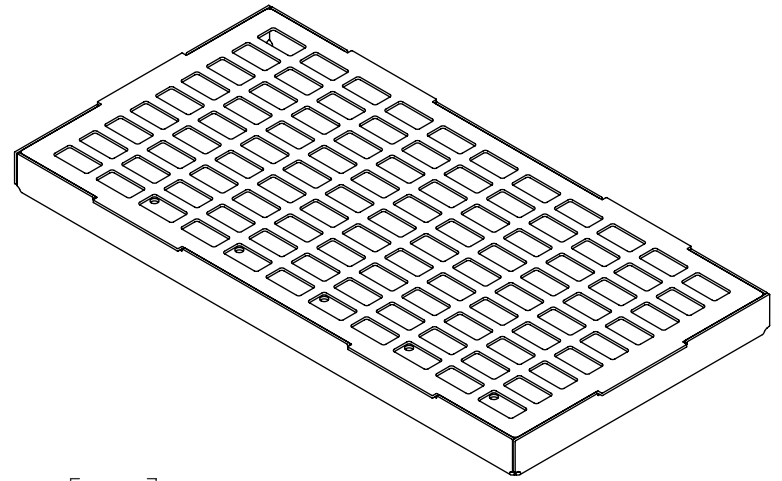

#	CAD FILE NAME	QTY.	MATERIAL (DIMENSIONAL)	WEIGHT (LBS)
1	CHARCOAL BOX	1	.120 (11GA)	21.10
2	CHARCOAL GRILL	1	.120 (11GA)	8.59

FILE#	GRILL ASH PAN			
DESC	GRILL ASH PAN, 2-PC, 29 X 15			
AUTH: KKB	DATE: 1/22/2012	WT(lbs): 29.69	SHEET 1 OF 1	