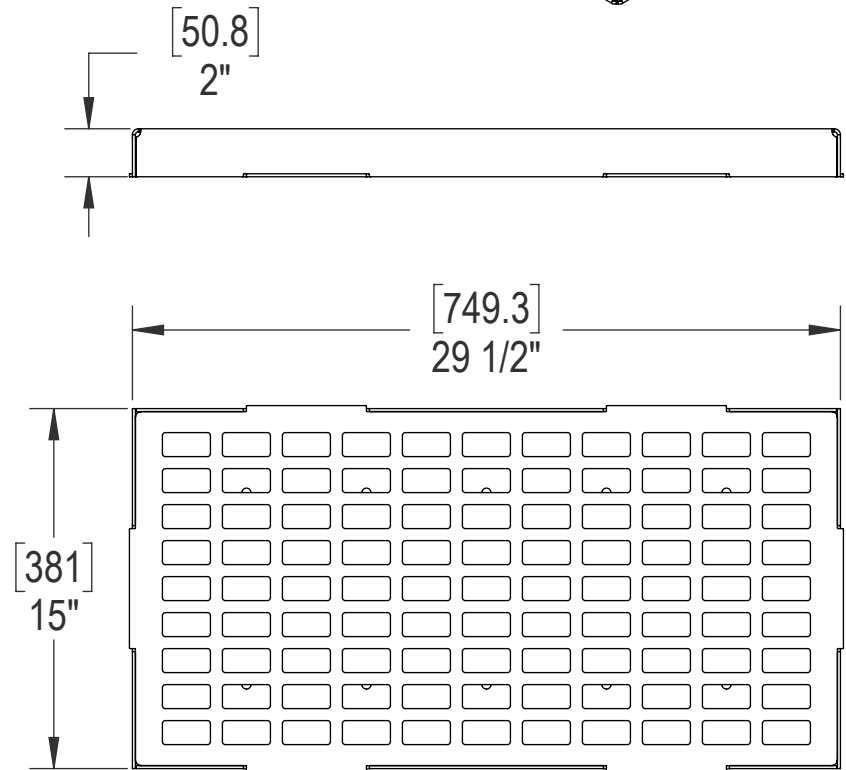

#	CAD FILE NAME	QTY.	MATERIAL (DIMENSIONAL)	WEIGHT (LBS)
1	CHARCOAL BOX	1	.120 (11GA)	21.10
2	CHARCOAL GRILL	1	.120 (11GA)	8.59

FILE#	GRILL ASH PAN			
DESC	GRILL ASH PAN, 2-PC, 29 X 15			
AUTH: KKB	DATE: 1/22/2012	WT(lbs): 29.69	SHEET 1 OF 1	